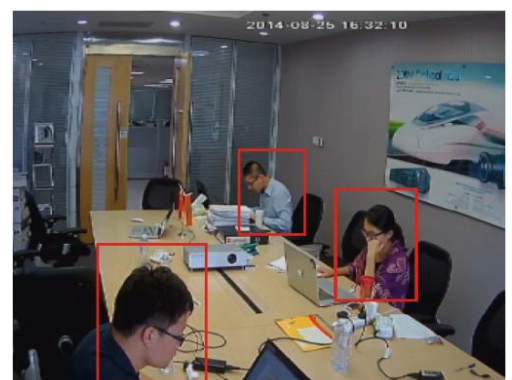

The face details are clear from near to far.(AHD)

All info can change without notice ,

12 MONTHS WARRANTY RETURN TO BASE- if tech required fee for service shall apply

Devtel^{TM}